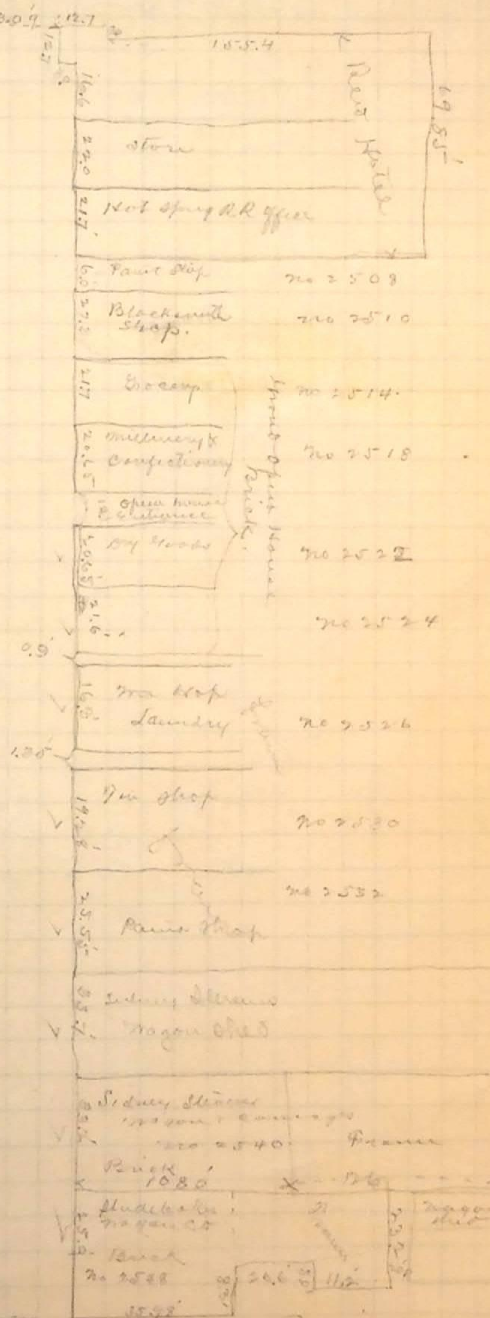

Location of Buila by route on Washington
Avenue between 25th & 26th Streets

Platted
May 19th 1891
W.M.B.

City of Wash. D.C.

100' West of center line Washington Ave

Street
26th Street
100' 100'

all.
May 8th 1891.
W.M.B.

Platted
May 19th 1891
W.M.B.

10' West of center line Washington Ave

Street
from opposite
East side