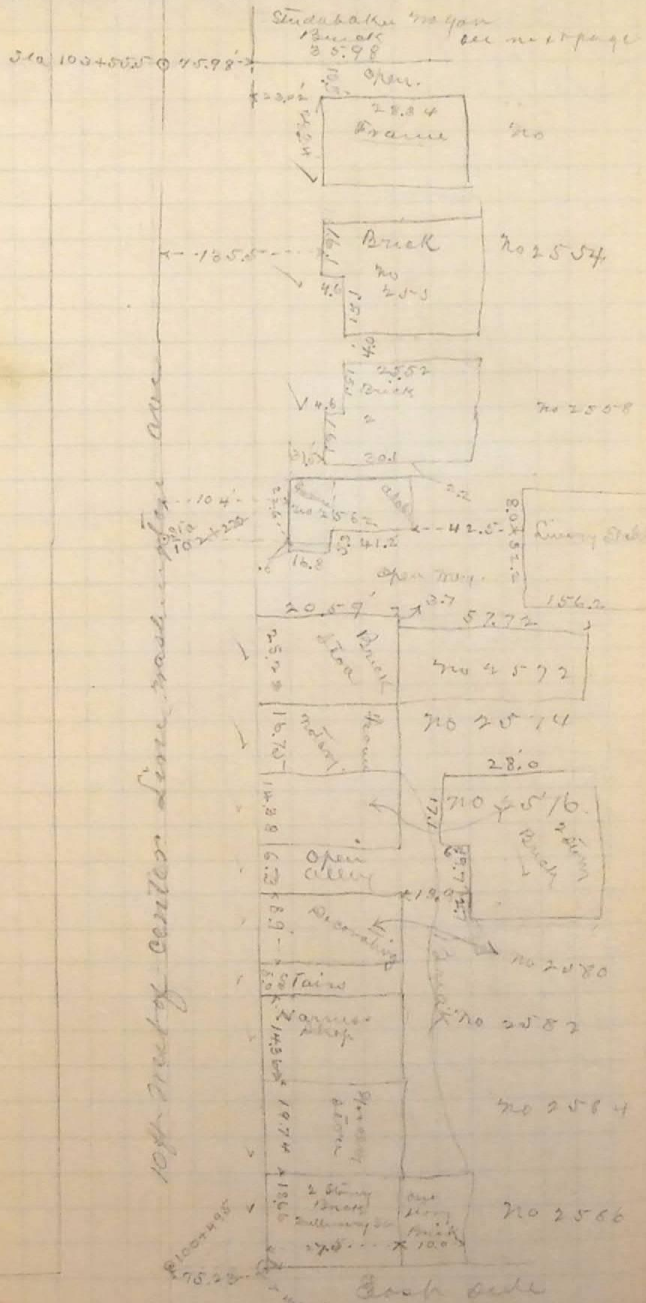

Location of Buila by route on Washington
Avenue between 25th & 26th Streets

Platted
May 19th 1891
W.M.B.

City of Wash. D.C.

100' West of center line Washington Ave

Street
26th Street
100' 100'

all.
May 8th 1891.
W.M.B.

Platted
May 19th 1891
W.M.B.

10' West of center line Washington Ave

Street
from opposite
East side